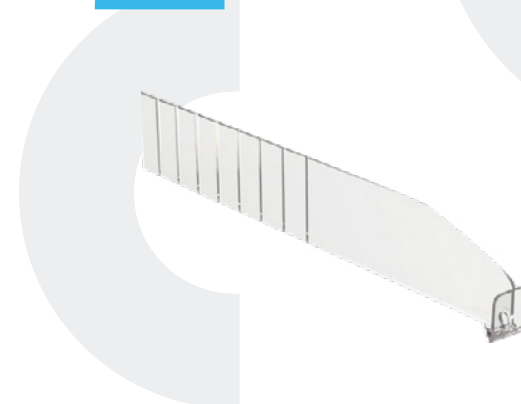

ΔΙΑΧΩΡΙΣΤΙΚΟ ΡΑΦΙΩΝ 6ΕΚΑΤ. 285-485
Shelve divider 6cm 285-485

NEO

Με 8 σπασίματα ανα 25χιλ για ευκολη
επιλογή του επιθυμητού μήκους.
Χωρίς μετώπη.

With 8 breaks per 25mm for easy selec-
tion of the desired length. No front.

1τεμ | 1pc
20τεμ /δεμα | 20pc /pack

05-83-02

ΔΙΑΧΩΡΙΣΤΙΚΟ ΡΑΦΙΩΝ 6ΕΚΑΤ. 185-385 ΜΕ ΜΕΤΩΠΗ
Shelve divider 6cm 185-385 with stopper

NEO

Με 8 σπασίματα ανα 25χιλ για ευκολη επιλογή του
επιθυμητού μήκους. Με μετώπη.

With 8 breaks per 25mm for easy selection of the
desired length. With front stopper.

1τεμ | 1pc
20τεμ /δεμα | 20pc /pack