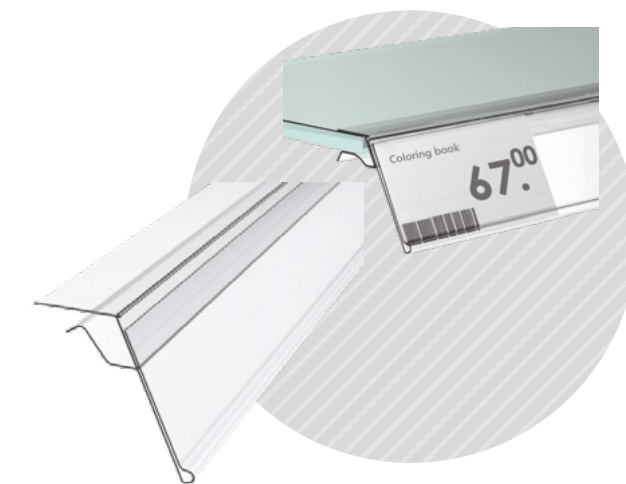

Υψος ετικέτας 39χιλ.
Με αυτοκόλλητη ταινία διπλής όψης. Σε γωνία 20° για ευκολη ανάγνωση.
39mm height for scanner information.
With adhesive tape on the back. Easy to read with the 20 degree angle

1τεμ | 1pc
25τεμ /δεμα | 25pc /pack

05-70

ΠΡΟΦΙΛ ΤΙΜΩΝ ΤΖΑΜΙΟΥ 5-10ΧΙΛ.
Scanner GLASS profile 5-10mm

Για γυάλινα και ξύλινα ράφια 5-10χιλ
For glass and wooden shelves 5-10mm thickness.

1τεμ | 1pc
25τεμ /δεμα | 25pc /pack