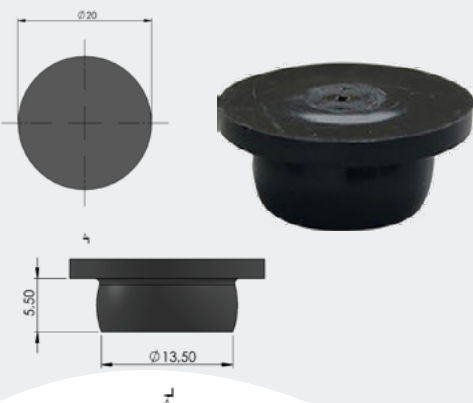

04-161-05

ΤΑΠΑ Φ10-Φ12-4ΧΙΑ  
Plug D10-D12\*4mm

Διαθέσιμο και μαυρο RAL 9017  
#04-161-06

NEO

1τεμ | 1pc

Διάφανο  
Transparent

04-161-07

ΤΑΠΑ Φ14,5-Φ20-5,5ΧΙΑ  
PLUG D14,5-D20-5,5mm

NEO

1τεμ | 1pc

Μαύρο | Black  
Ral9017

04-161-10

ΤΑΠΑ 20\*40-1/3ΧΙΑ  
Plug 20\*40-1/3mm

NEO

Διαθέσιμο σε γκρι RAL7035  
#04-161-11 και μαυρο RAL 9017 #04-161-12  
Rectangular Insert with a ribbed design. Ideal for the most popular sizes and gauges of rectangular tubes. Provides a neat finish and protects the inner part of the tube from the ingress of dirt and other contaminants.