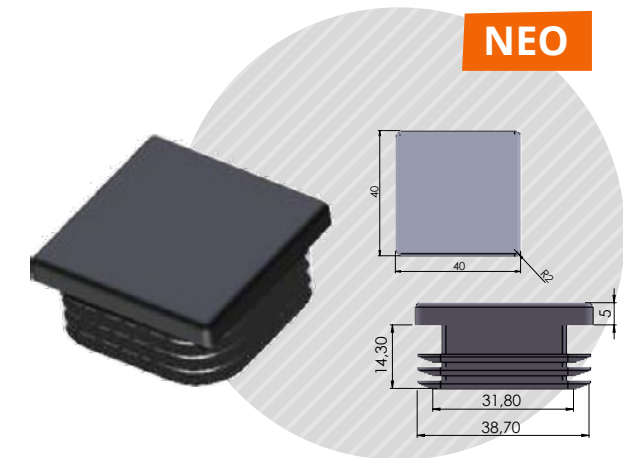

04-161-18

ΤΑΠΑ Φ11,9-Φ17,5-8,5ΧΙΑ
PLUG D11,9-D17,5 8,5mm

NEO

Διαθέσιμο και μαυρο RAL 9017
#04-161-08

1τεμ | 1pc

Διάφανο
Transparent