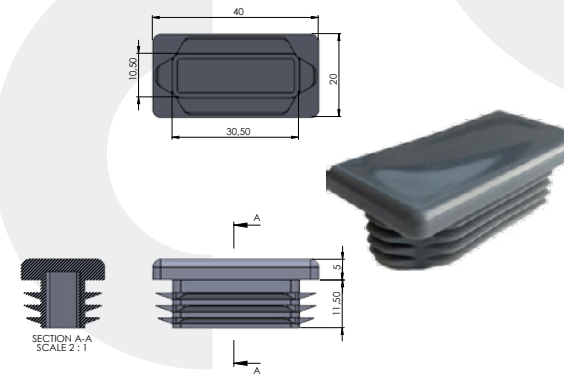

NEO

1τεμ | 1pc

Μαύρο | Black  
Ral9017

04-161-10

ΤΑΠΑ 20\*40-1/3ΧΙΑ  
Plug 20\*40-1/3mm

NEO

Διαθέσιμο σε γκρι RAL7035  
#04-161-11 και μαυρο RAL 9017 #04-161-12  
Rectangular Insert with a ribbed design. Ideal for the most popular sizes and gauges of rectangular tubes. Provides a neat finish and protects the inner part of the tube from the ingress of dirt and other contaminants.