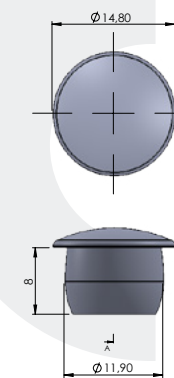

1τεμ | 1pc

Διάφανο
Transparent