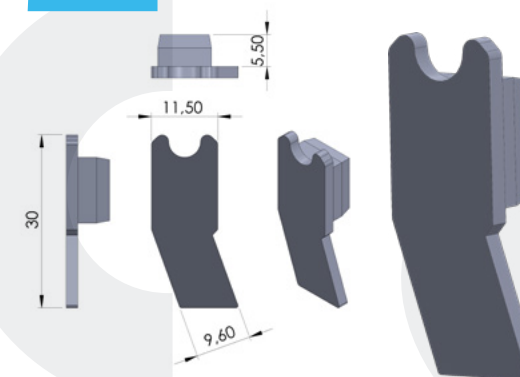

04-154-02

ΤΑΠΑ ΣΥΡΟΜΕΝΗΣ 6 ΜΕ ΚΛΙΣΗ 22°
Plug for Sliding Cabinet 6 22degree

NEO