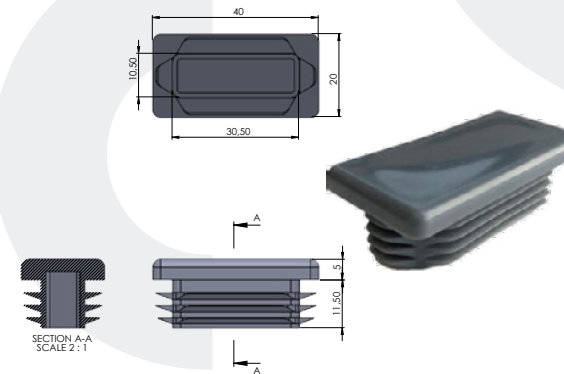

Μαύρο | Black  
Ral9017

04-161-10

ΤΑΠΑ 20\*40-1/3ΧΙΑ  
Plug 20\*40-1/3mm

NEO

Διαθέσιμο σε γκρι RAL7035  
#04-161-11 και μαυρο RAL 9017 #04-161-12  
Rectangular Insert with a ribbed design. Ideal for the most popular sizes and gauges of rectangular tubes. Provides a neat finish and protects the inner part of the tube from the ingress of dirt and other contaminants.